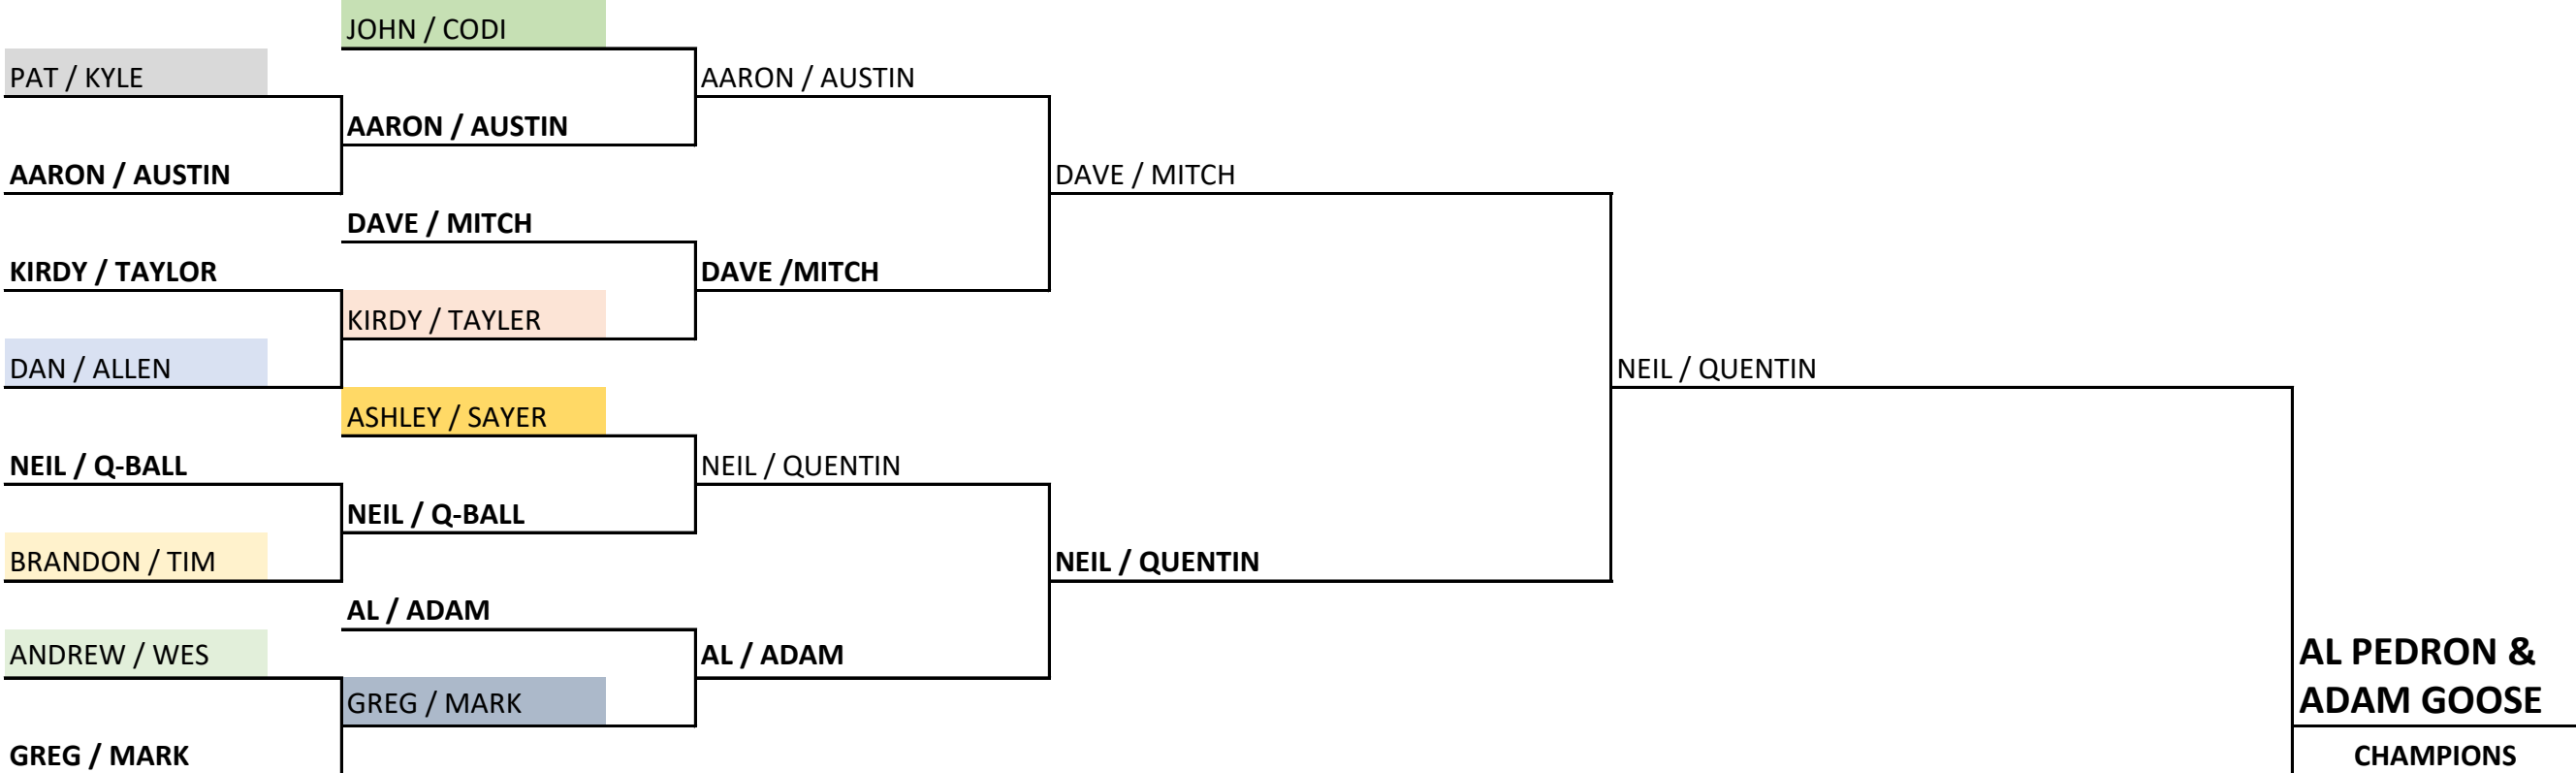

**DENNIS "FRENCHIE" MICHEL MEMORIAL BESTBALL
MATCHPLAY ROUND - APRIL 26, 2026 - 3 GAME MATCHES - DOUBLE ELIMINATION**