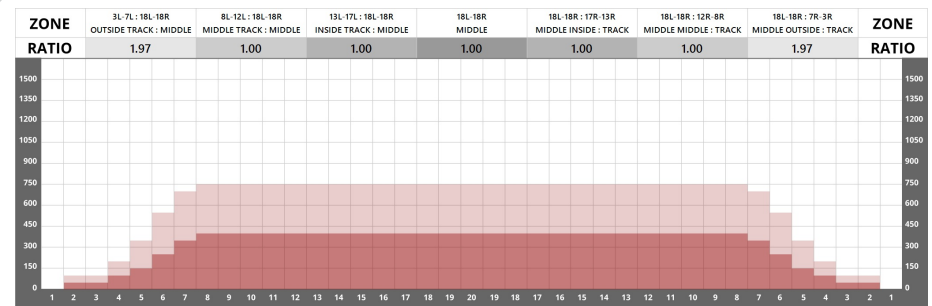

2007 USBC JUNIOR GOLD MODIFIED CHEETAH

DISTANCE:	34 FEET	VOLUME:	22.75 mL
RATIO:	1.97:1	FORWARD:	11.9 mL
DROP BRUSH:	34 FEET	REVERSE:	10.85 mL
TANKS:	KEGEL	PUMP:	50µL

FORWARD LOADS DATA

#	START	STOP	LOADS	MICS	SPEED	BUFF	TANK	DISTANCE	T.OIL
1	2L	2R	1	50	10	3	A - Kegel	0 → 0	1,850
2	4L	4R	1	50	10	3	A - Kegel	0 → 1	1,650
3	5L	5R	1	50	14	3	A - Kegel	1 → 3	1,550
4	6L	6R	2	50	14	3	A - Kegel	3 → 7	2,900
5	7L	7R	2	50	14	3	A - Kegel	7 → 11	2,700
6	8L	8R	1	50	18	3	A - Kegel	11 → 14	1,250
7	2L	2R	0	50	18	3	A - Kegel	14 → 28	0
8	2L	2R	0	50	26	3	A - Kegel	28 → 32	0
9	2L	2R	0	50	30	3	A - Kegel	32 → 34	0

REVERSE LOADS DATA

#	START	STOP	LOADS	MICS	SPEED	BUFF	TANK	DISTANCE	T.OIL
1	2L	2R	0	50	30	3	A - Kegel	34 → 26	0
2	7L	7R	1	50	22	3	A - Kegel	26 → 23	1,350
3	6L	6R	2	50	18	3	A - Kegel	23 → 18	2,900
4	5L	5R	2	50	18	3	A - Kegel	18 → 13	3,100
5	4L	4R	1	50	14	3	A - Kegel	13 → 11	1,650
6	2L	2R	1	50	14	3	A - Kegel	11 → 9	1,850
7	2L	2R	0	50	14	3	A - Kegel	9 → 0	0