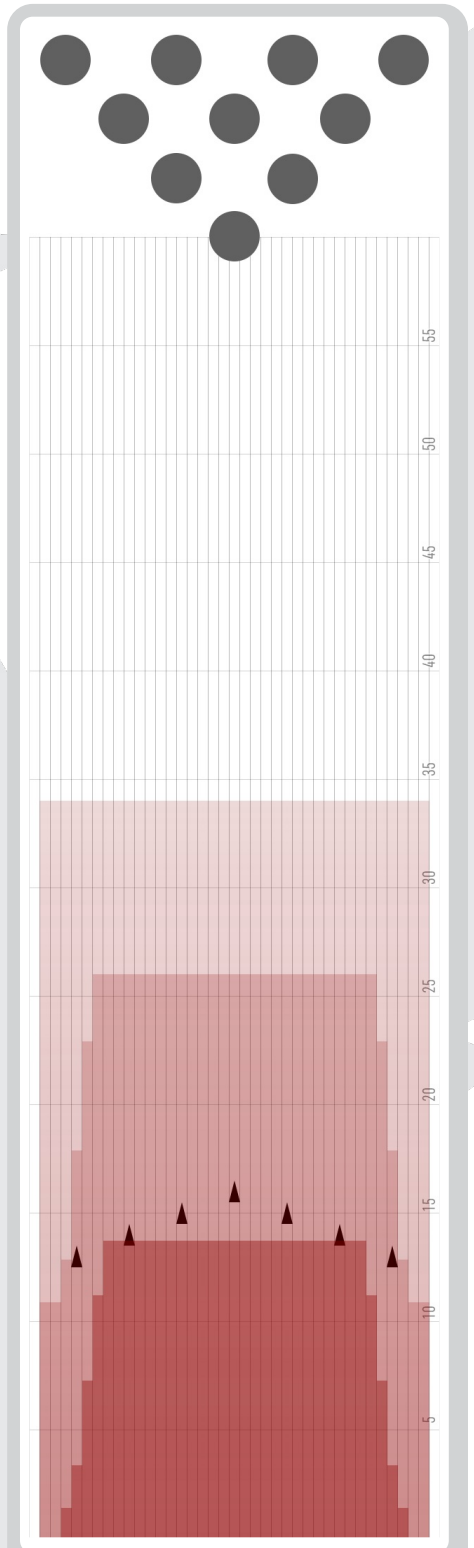

2007 USBC JUNIOR GOLD MODIFIED CHEETAH

DISTANCE:	34 FEET	VOLUME:	22.75 mL
RATIO:	1.97:1	FORWARD:	11.9 mL
DROP BRUSH:	34 FEET	REVERSE:	10.85 mL
TANKS:	KEGEL	PUMP:	50µL

FORWARD LOADS DATA

#	START	STOP	LOADS	MICS	SPEED	BUFF	TANK	DISTANCE	T.OIL
1	2L	2R	1	50	10	3	A - Kegel	0 → 0	1,850
2	4L	4R	1	50	10	3	A - Kegel	0 → 1	1,650
3	5L	5R	1	50	14	3	A - Kegel	1 → 3	1,550
4	6L	6R	2	50	14	3	A - Kegel	3 → 7	2,900
5	7L	7R	2	50	14	3	A - Kegel	7 → 11	2,700
6	8L	8R	1	50	18	3	A - Kegel	11 → 14	1,250
7	2L	2R	0	50	18	3	A - Kegel	14 → 28	0
8	2L	2R	0	50	26	3	A - Kegel	28 → 32	0
9	2L	2R	0	50	30	3	A - Kegel	32 → 34	0

REVERSE LOADS DATA

#	START	STOP	LOADS	MICS	SPEED	BUFF	TANK	DISTANCE	T.OIL
1	2L	2R	0	50	30	3	A - Kegel	34 → 26	0
2	7L	7R	1	50	22	3	A - Kegel	26 → 23	1,350
3	6L	6R	2	50	18	3	A - Kegel	23 → 18	2,900
4	5L	5R	2	50	18	3	A - Kegel	18 → 13	3,100
5	4L	4R	1	50	14	3	A - Kegel	13 → 11	1,650
6	2L	2R	1	50	14	3	A - Kegel	11 → 9	1,850
7	2L	2R	0	50	14	3	A - Kegel	9 → 0	0

KEGEL PATTERN LIBRARY APP

PATTERNLIBRARY.KEGEL.NET

SCAN QR CODE TO
SHARE AND
DOWNLOAD
THIS PATTERN